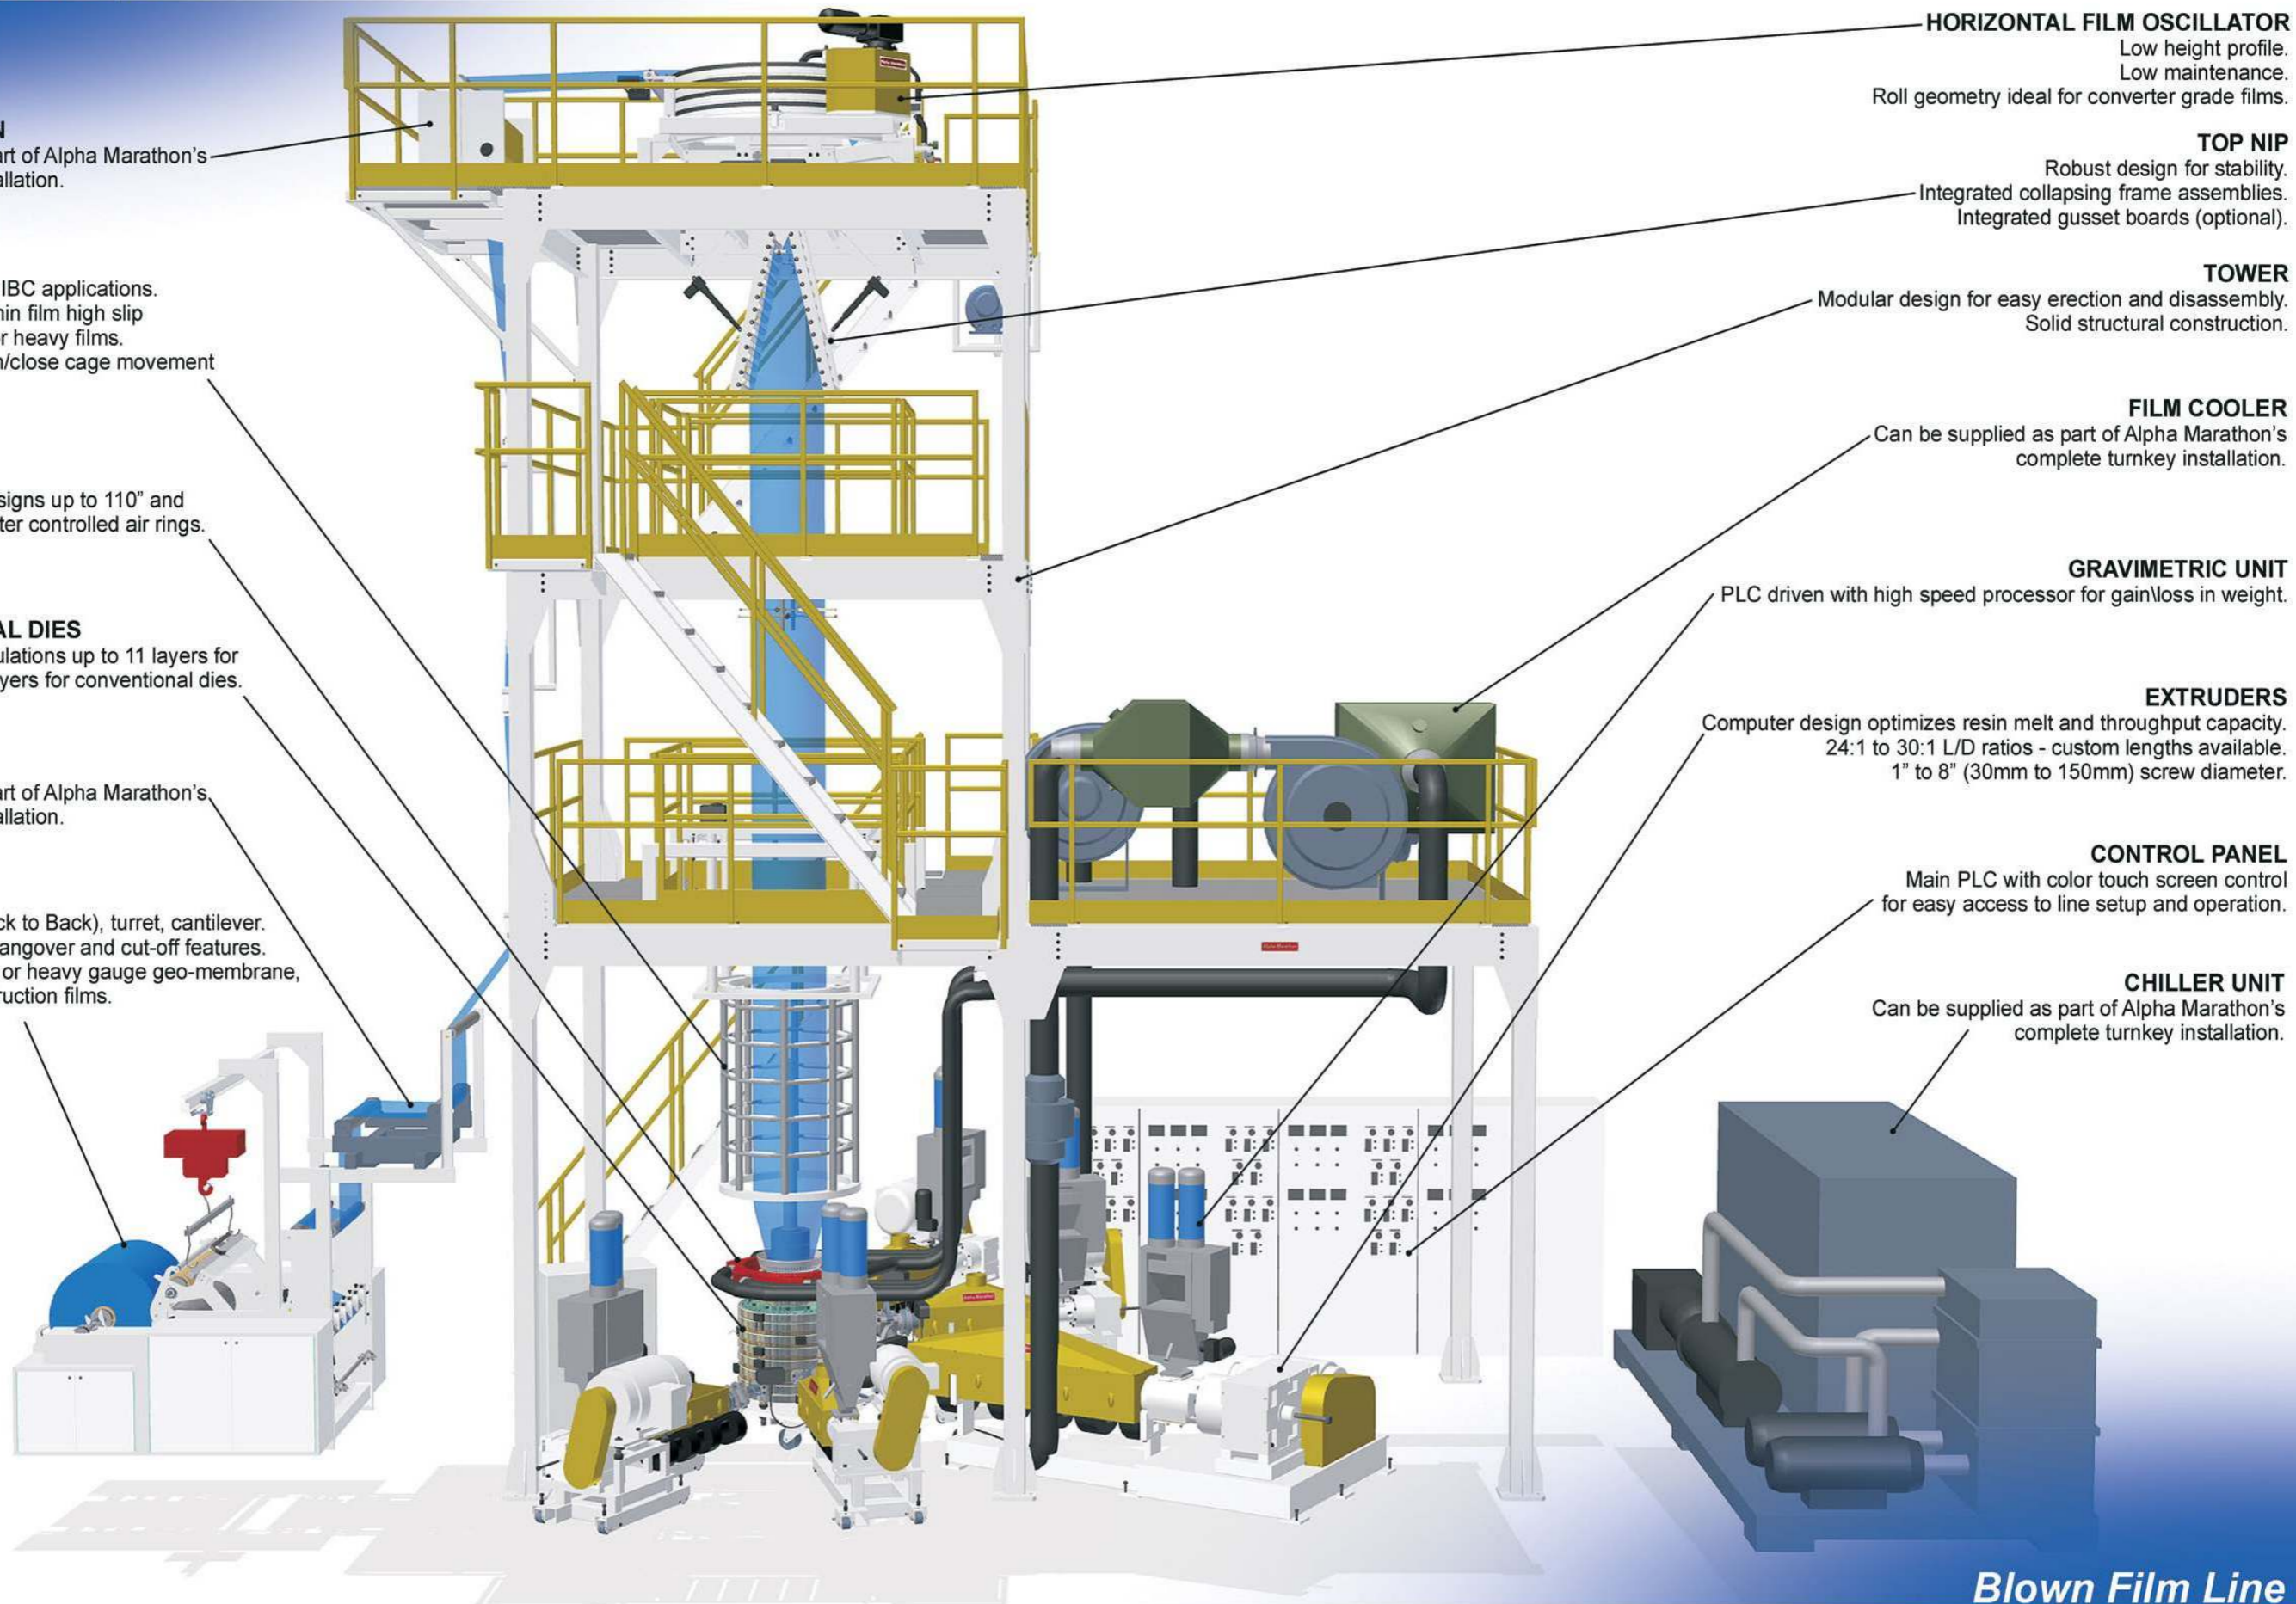

AIR RING

Dual and single lip designs up to 110" and fully automatic computer controlled air rings.

PANCAKE & SPIRAL DIES

Computer design simulations up to 11 layers for pancake dies and 7 layers for conventional dies.

EDGE GUIDE

Can be supplied as part of Alpha Marathon's complete turnkey installation.

WINDERS

Surface (Single or Back to Back), turret, cantilever. Fully automatic roll changover and cut-off features. Converter grade films or heavy gauge geo-membrane, agricultural and construction films.

HORIZONTAL FILM OSCILLATOR

Low height profile. Low maintenance. Roll geometry ideal for converter grade films.

TOP NIP

Robust design for stability. Integrated collapsing frame assemblies. Integrated gusset boards (optional).

TOWER

Modular design for easy erection and disassembly. Solid structural construction.

FILM COOLER

Can be supplied as part of Alpha Marathon's complete turnkey installation.

GRAVIMETRIC UNIT

PLC driven with high speed processor for gain/loss in weight.

EXTRUDERS

Computer design optimizes resin melt and throughput capacity. 24:1 to 30:1 L/D ratios - custom lengths available. 1" to 8" (30mm to 150mm) screw diameter.

CONTROL PANEL

Main PLC with color touch screen control for easy access to line setup and operation.

CHILLER UNIT

Can be supplied as part of Alpha Marathon's complete turnkey installation.

Blown Film Line